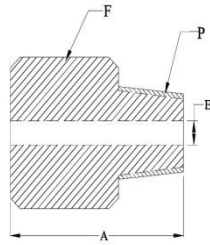

Adapter

Pipe Size P-PT, NPT	Dimensions		
	A	E	F
1/8	25.4	5	9/16
1/4	35	7	3/4
3/8	40	9.5	7/8
1/2	40	12	1-1/16
3/4	50	15	1-1/4
1	58	22	1-5/8