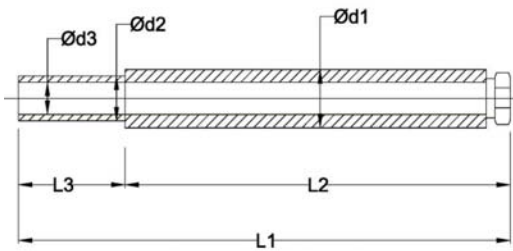

CONNECTOR SEAL POTS

L1	L2	L3	d1	d2	d3
50	40	10	6	4.6	3.5
50	40	10	10	5	3.5
50	40	10	6	4.5	3.5

Note : Seal Pots as per customer requirements are also available.