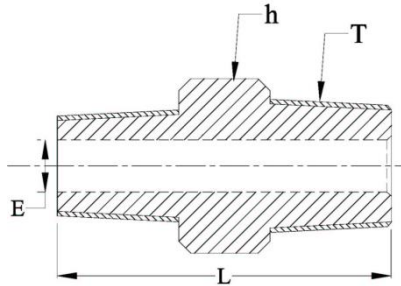

Hex Male Adapter

Pipe Size	Dimensions		
P-PT, NPT	A	E	F
1/8	100	5.7	10.5
1/4	100	7.8	13.8
3/8	100	10.9	17.3
1/2	100	14.3	21.7
3/4	100	19.4	27.2
1	100	25.0	34.0