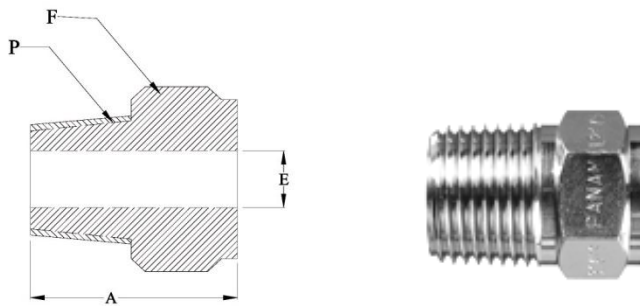

Pipe Plug

Pipe Size	Dimensions	
P-PT, NPT	A	F
1/8	18	7/16
1/4	20	9/16
3/8	24	11/16
1/2	30	7/8
3/4	32	1-1/16
1	38	1-3/8