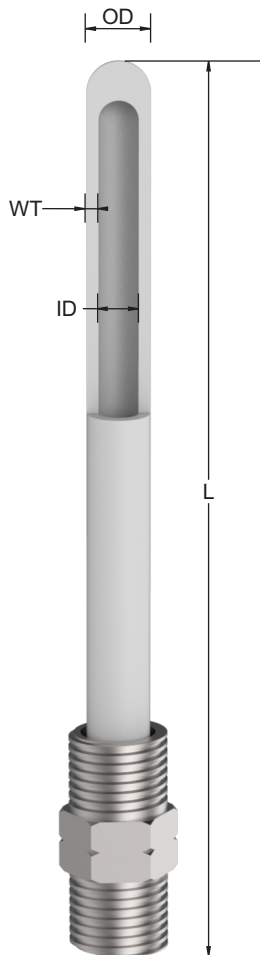

CERAMIC PROTECTING TUBE TYPICAL, MOUNTING FITTING

OD X ID (mm)	Length (mm)
6 X 4	350 to 2300
8 X 5	350 to 2300
10 X 6	350 to 2300
12 X 8	350 to 2300
15 X 6	350 to 2300
15 X 10	350 to 2300
20 X 10	350 to 2300
20 X 15	350 to 2300
24 X 12	350 to 2300
24 X 18	350 to 2300