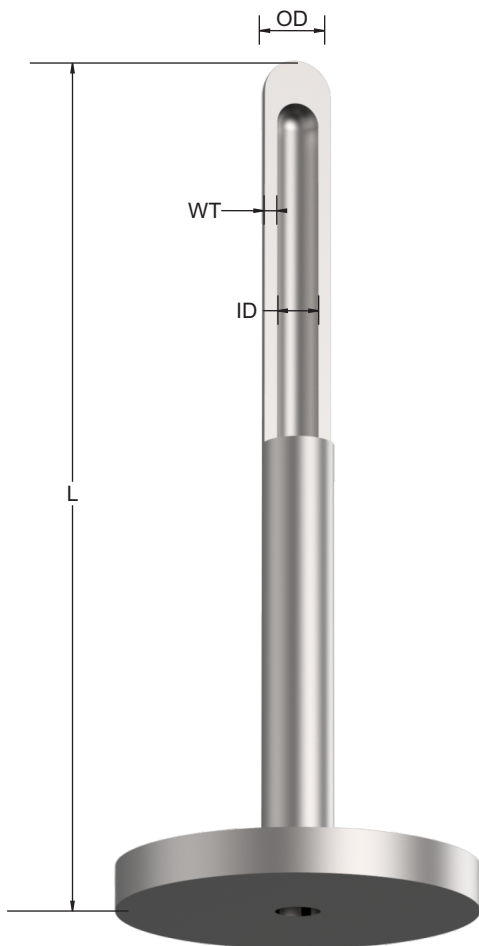

COLLAR TUBES

OD X ID (mm)	Length (mm)
6 X 4	350 to 2300
8 X 5	350 to 2300
10 X 6	350 to 2300
12 X 8	350 to 2300
15 X 6	350 to 2300
15 X 10	350 to 2300
20 X 10	350 to 2300
20 X 15	350 to 2300
24 X 12	350 to 2300
24 X 18	350 to 2300
30 x 18	350 to 2300
28 x 16	350 to 2300
45 x 25	350 to 2300