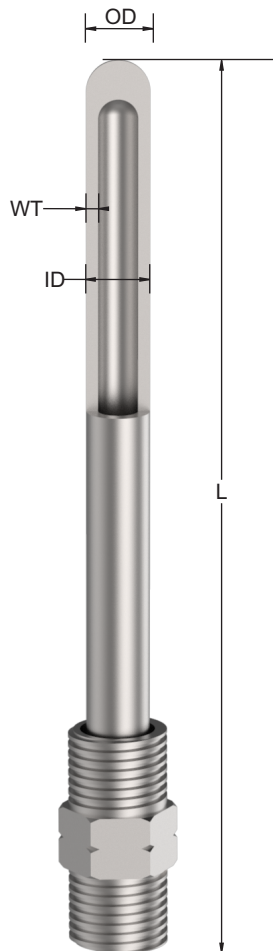

## STAINLESS STEEL TUBE PIPE TYPE WITH MOUNTING BUSH

OD X ID (mm)
3x2.2
4x3.7
4.5x3.7
5x4
6x5
8x6.5
9.5x7.1
10 x 7
12x8
21.3x2.77 ½"NB SCH 40
21.3x3.77 ½"NB SCH 80
21.3x4.77 ½"NB SCH 160
26.67 x 20.93 ¾" NB SCH 40
26.67 x 18.85 ¾" NB SCH 80
26.67 x 15.59 ¾" NB SCH 160
33.4 x 24.30 1" NB SCH 80
33.4 x 20.70 1" NB SCH 160
26.7x5.35
33x8.5
33.4x21